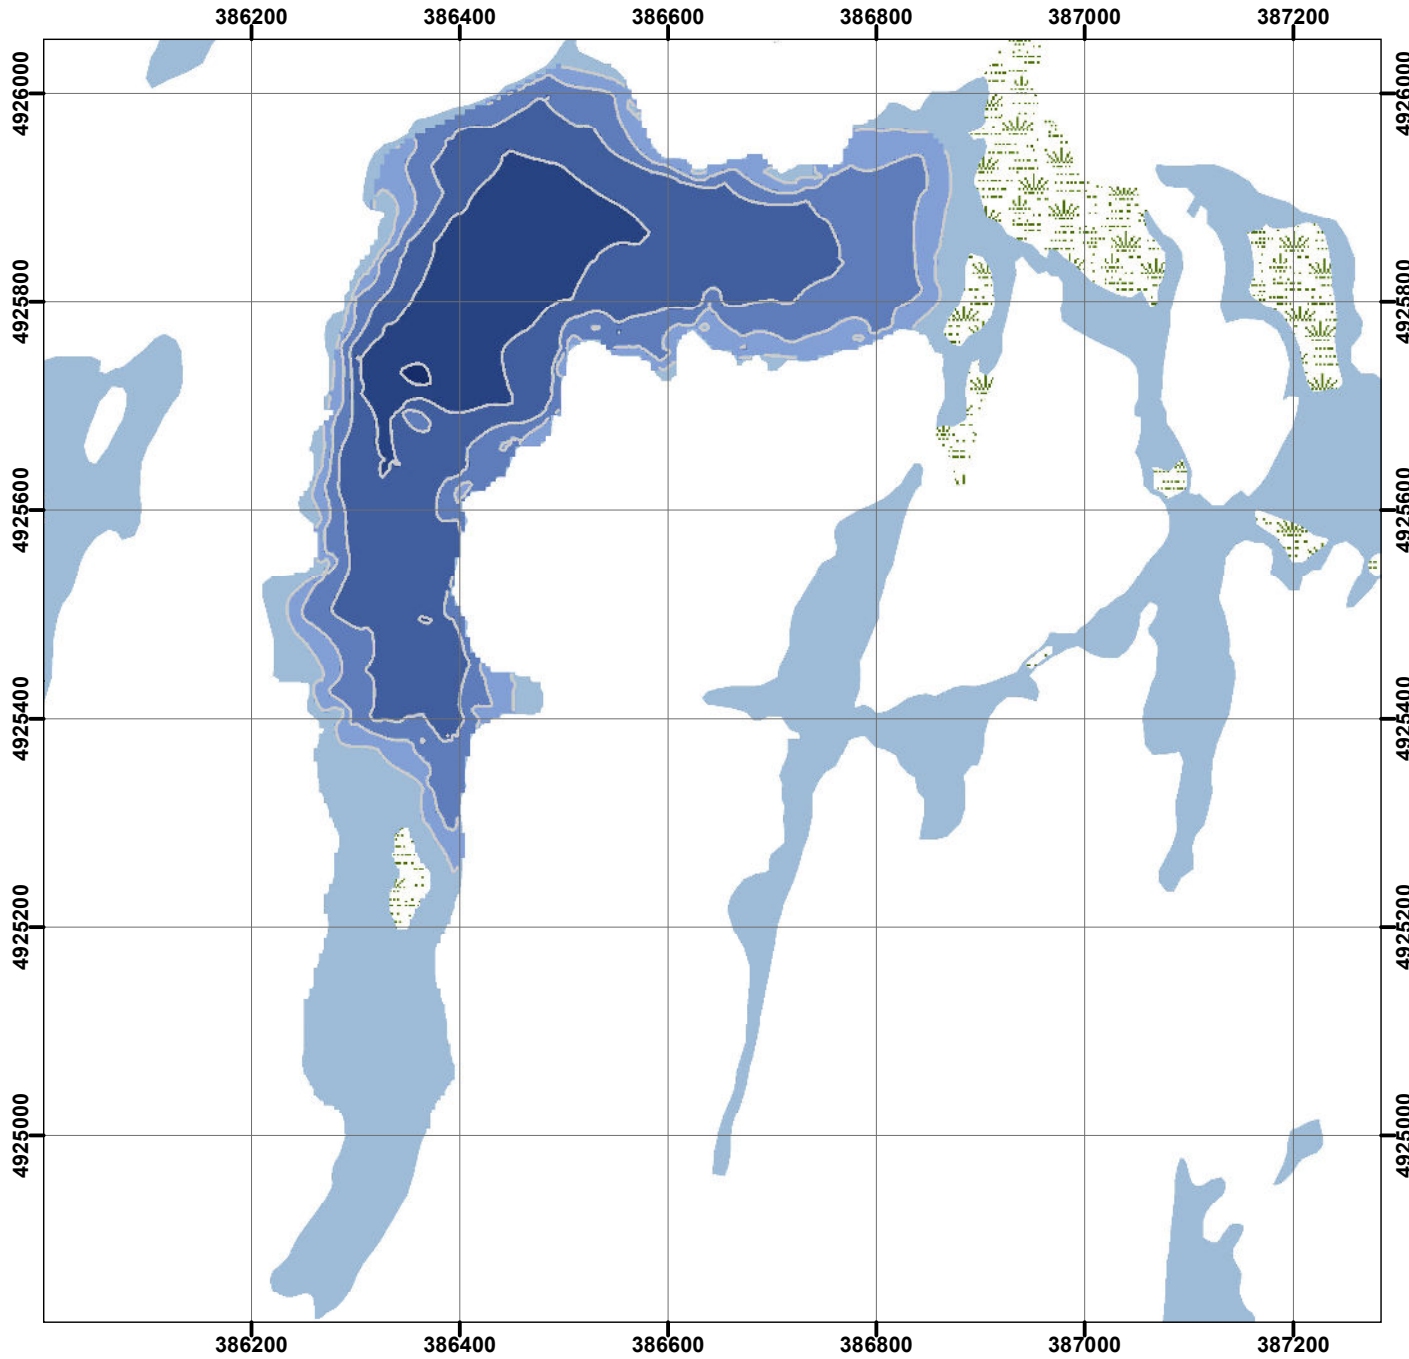

Elbow Lake

Queen's University Biological Station

Depth profile (2m intervals)

0 125 250 500 Meters

Ontario Base Map (OBM) digital basedata provided by Government of Ontario at 1:10,000 scale. © Her Majesty the Queen in Right of Canada. Reproduced with permission. Data compiled by Queen's University Biological Station at varying scales (current to 2012). Prepared by Kellie Heney