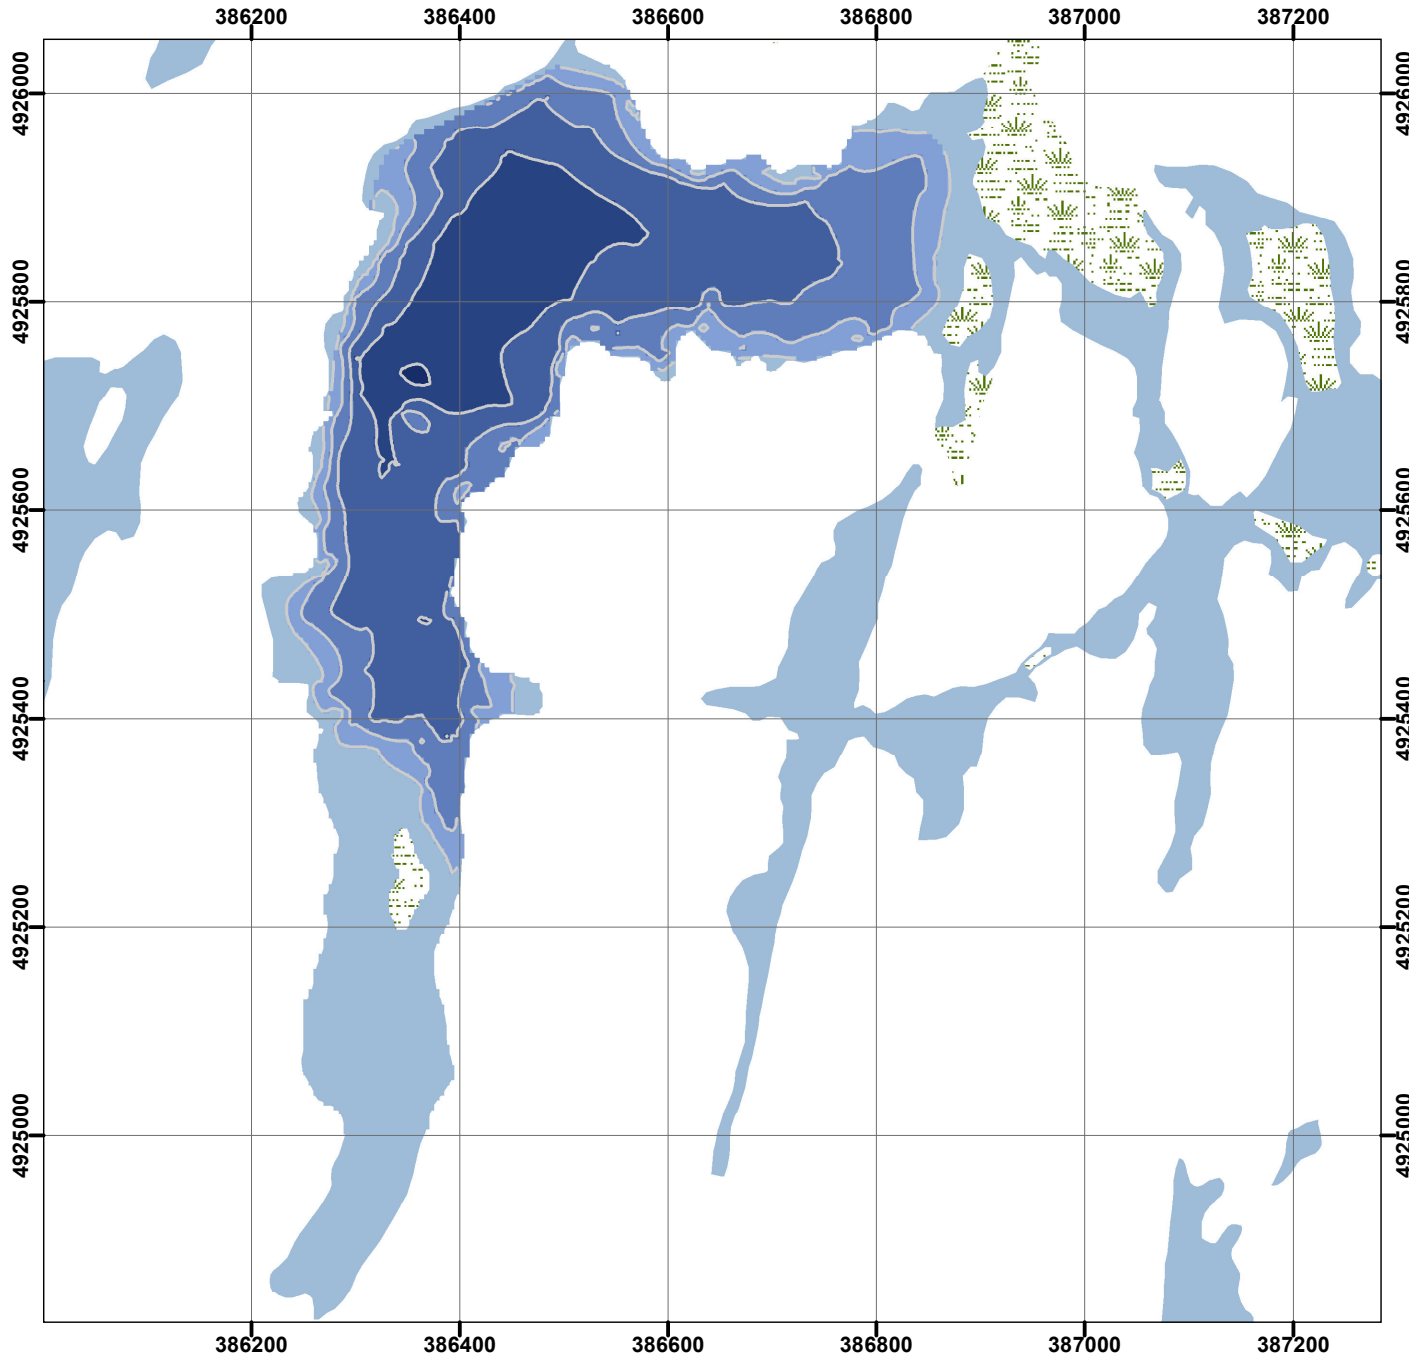

Elbow Lake

Queen's University Biological Station

Depth profile (2m intervals)

0 125 250 500 Meters

Ontario Base Map (OBM) digital basedata provided by Government of Ontario at 1:10,000 scale. © Her Majesty the Queen in Right of Canada. Reproduced with permission. Data compiled by Queen's University Biological Station at varying scales (current to 2012). Prepared by Kellie Heney